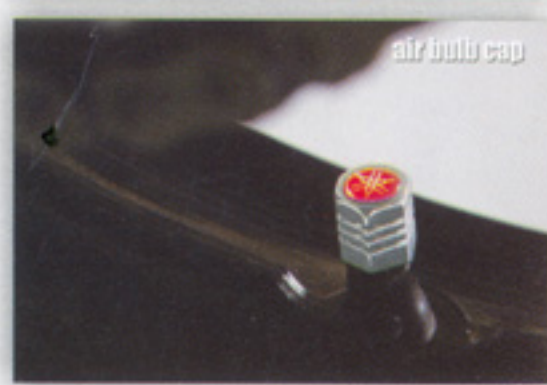

Rim Stripes
Tripple coated plastic stick on coloured and stylish rim stripes.

LED position light
Stylish and three times more powerful giving safety at night.

Accessories Parts

Tank Brassiere
It protects the bike from direct sunlight, giving rich leather look and space to store things.

LED side maker

rear arm end cap

E/G oil level gauge

LED bar-end illuminations

handle upper holder

air bulb cap

India Yamaha Motor Pvt. Ltd., 19/6 Mathura Road, Faridabad, INDIA