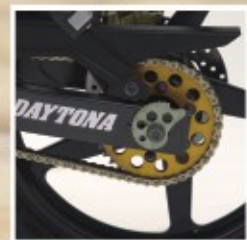

R15 -1st to touch over 150Kmph

FASTEST in India
with **DAYTONA**
Engine Kit

Rs 31,000/-* ex show room

*Local taxes extra

Body Kit

Engine Kit

Part Name	Parts No.	(Ex Showroom)*
MUFFLER KIT		
Racing Exhaust system	Y6A-MKZR1-50-09	INR 16,000
Exhaust pipe		
Bracket Kit Exhaust		
ENGINE KIT		
ECU	Y6A-EKZR1-50-09	INR 31,000
Cam Shaft		
Muffler Kit		
BODY KIT		
Brake Caliper Bracket	Y6A-BKZR1-50-09	INR 20,000
Brake Disc		
Brake Hose Front		
Brake Hose Rear		
Front Brake Master Cylinder		
Step Plate		