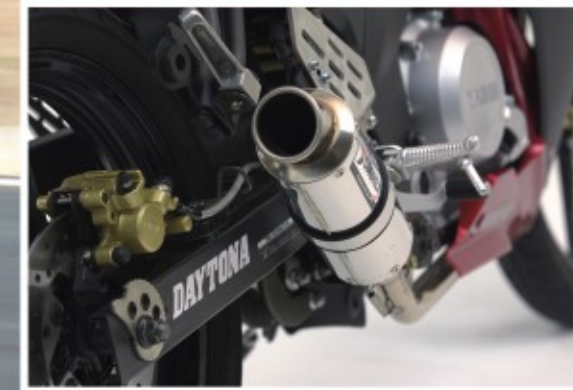

R15 -1st to touch over 150Kmph

FASTEST in India
with **DAYTONA**
Engine Kit

Rs 31,000/-* ex show room

*Local taxes extra

Body Kit

Engine Kit

Part Name	Parts No.	(Ex Showroom)*
MUFFLER KIT		
Racing Exhaust system	Y6A-MKZR1-50-09	INR 16,000
Exhaust pipe		
Bracket Kit Exhaust		
ENGINE KIT		
ECU	Y6A-EKZR1-50-09	INR 31,000
Cam Shaft		
Muffler Kit		
BODY KIT		
Brake Caliper Bracket	Y6A-BKZR1-50-09	INR 20,000
Brake Disc		
Brake Hose Front		
Brake Hose Rear		
Front Brake Master Cylinder		
Step Plate		